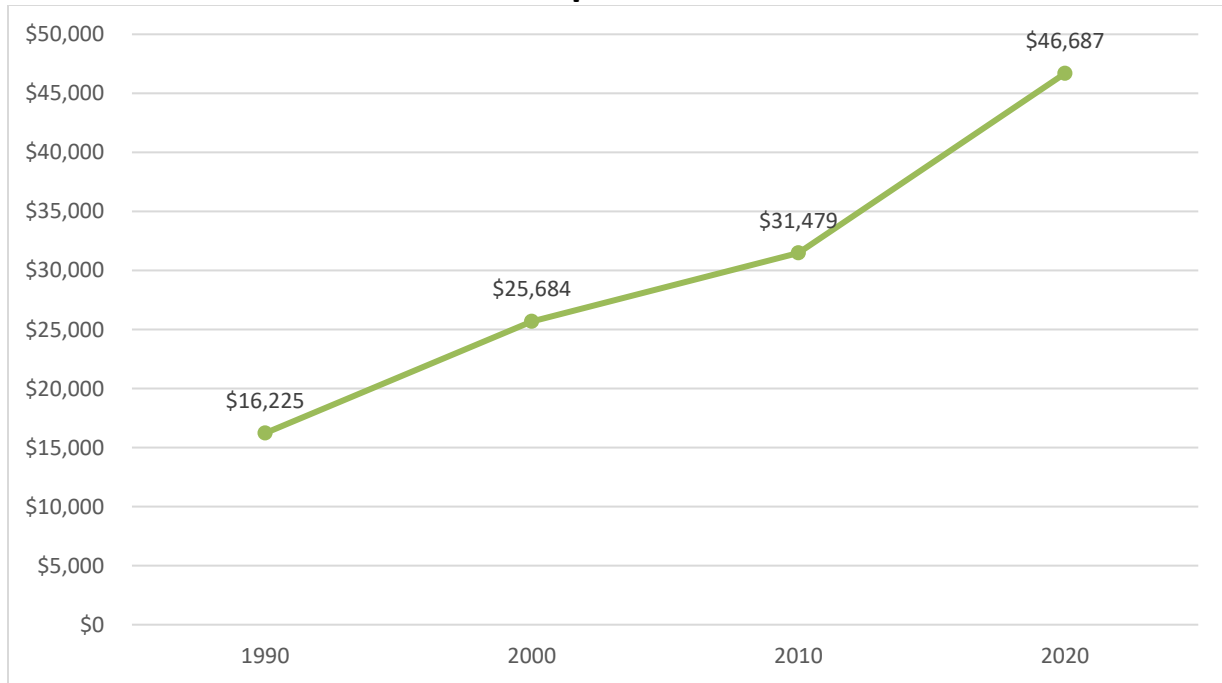

INCOME AND WAGES

Grow Wabash County

214 South Wabash Street | Wabash, Indiana 46992

260.563.5258 | Keith@growwabashcounty.com | www.growwabashcounty.com

Per Capita Personal Income	Number	% of Indiana	% of US
Per Capita Personal Income 2020	$46,687	90.2%	78.7%
Per Capita Personal Income 2010	$31,479	88.2%	77.4%
Per Capita Personal Income 2000	$25,684	91.2%	83.7%
Per Capita Personal Income 1990	$16,255	91.5%	82.8%
10-year % change	48.3%		
20-year % change	81.8%		
30-year % change	187.2%		
Source: US Bureau of Economic Analysis			

Per Capita Personal Income

Source: US Bureau of Economic Analysis Note: Figures adjusted for inflation (2016$)